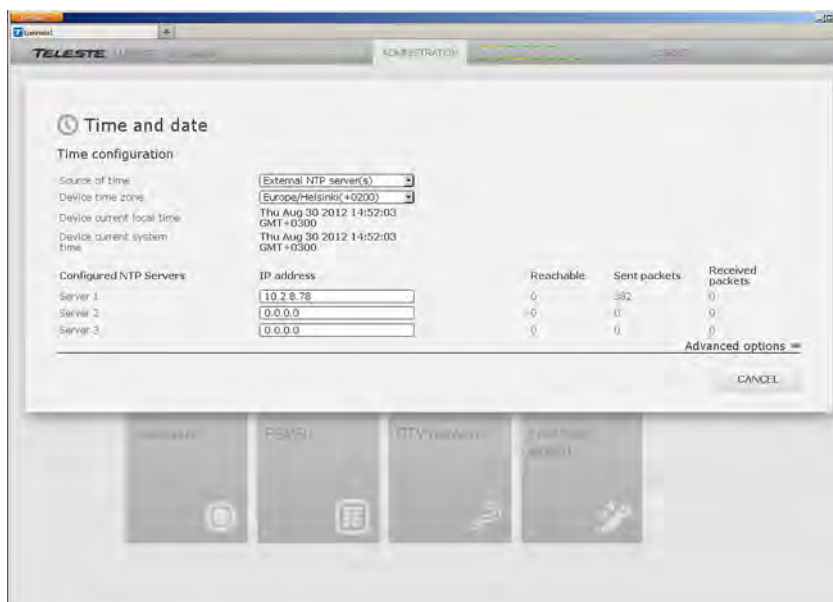

Professional Headend Platform with Intuitive Usability

Professional equipment with parallel usability of the best consumer devices

We made it easy to be a professional

Teleste Luminato is mature and most comprehensive headend platform with installed base of thousands of active devices. It is trusted by cable TV operators and Telco's of varying sizes and feature demands. One thing is common though; they all appreciate its unparalleled reliability and ease of use.

What you see is what you have

The Teleste Luminato presents the clearest overlook to device status in the industry. Point out any element in the device and get a clear view on the details.

All available – at single glance

Create your playlist and use 'drag and drop'

The Teleste Luminato presents all available channels on a single playlist with a view to all inputs and outputs. Forget memorizing internal multicast addresses within the device and use 'drag and drop' instead.