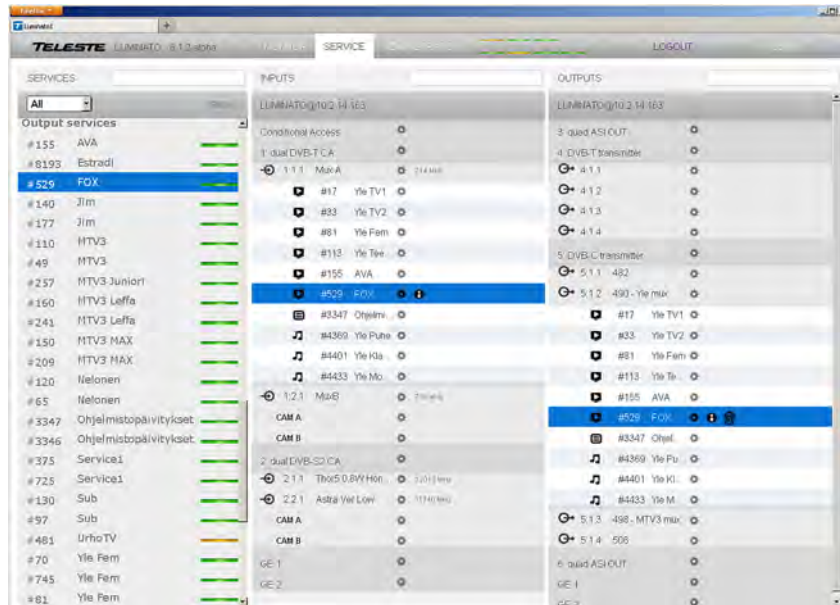

Professional Headend Platform with Intuitive Usability

Professional equipment with parallel usability of the best consumer devices

We made it easy to be a professional

Teleste Luminato is mature and most comprehensive headend platform with installed base of thousands of active devices. It is trusted by cable TV operators and Telco's of varying sizes and feature demands. One thing is common though; they all appreciate its unparalleled reliability and ease of use.

What you see is what you have

The Teleste Luminato presents the clearest overlook to device status in the industry. Point out any element in the device and get a clear view on the details.

All available – at single glance

Being stylish is not the point. However, sometimes style comes along with good design. Most of all, successful design helps keeping complicated things simple.

Unparallel usability

Features:

- Realistic view to module composition
- Drag and drop services with multiple selection
- Simple and intuitive navigation
- Device status at single glance
- Playlist view to all available channels
- Search available for all services

Create your playlist and use 'drag and drop'

The Teleste Luminato presents all available channels on a single playlist with a view to all inputs and outputs. Forget memorizing internal multicast addresses within the device and use 'drag and drop' instead.